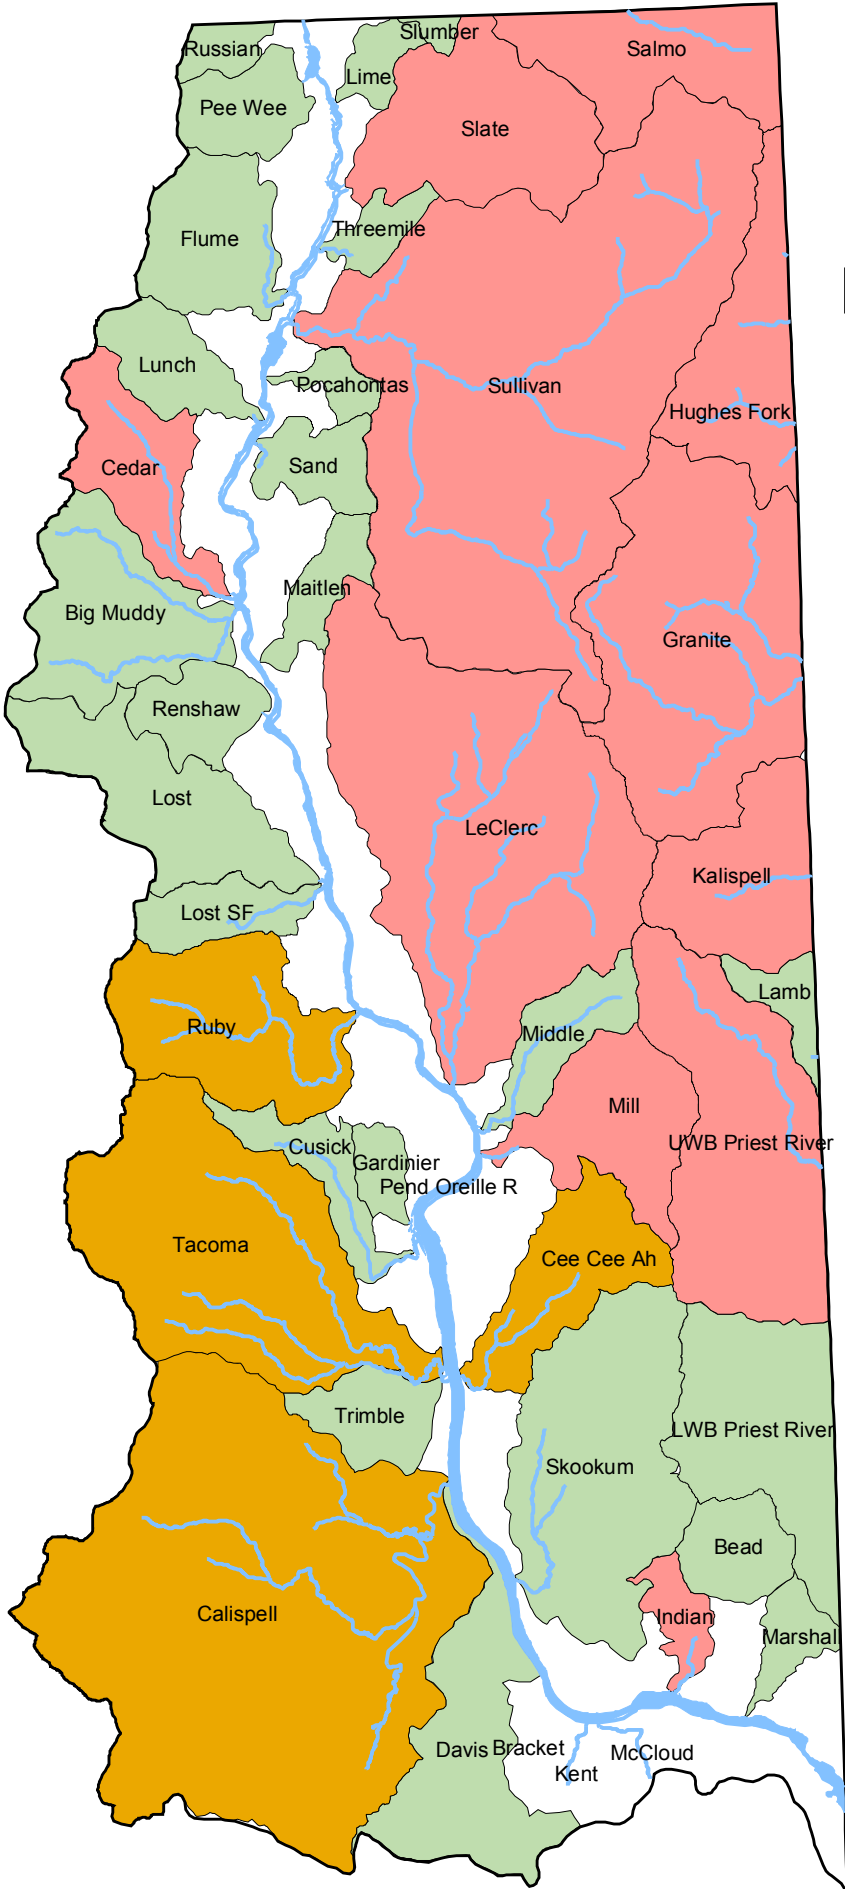

WRIA 62 Priority Subbasins

LEGEND

— Bull Trout Habitat

SUBBASIN PRIORITY

HIGH

MEDIUM

LOW